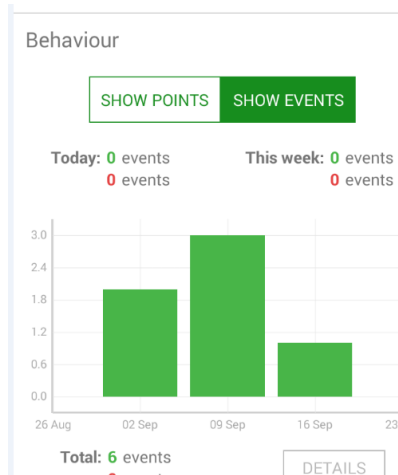

## Attendance in Go4Schools

A student's current attendance and the number of late marks can be viewed here.

## Timetable

A student's timetable can be viewed to help with organisation.

Timetable

**Now**

09:00	Physics	Mr M Jones
10:00	11A1/Ph	Room: SC4

**Next up**

10:00	Biology	Ms K Todman
11:00	11O3/Bi1	Room: SC6

## Homework

A student's homework can be viewed, including the details of the task set, the due date and new tasks set that day.

Homework			
New tasks today	0		
<b>Due</b>			
Today	0	Within 7 days	1
Tomorrow	0	Extended	0

## Achievement and behaviour

Allows parents to view the achievement points (REAL) total and behaviour events for their child.