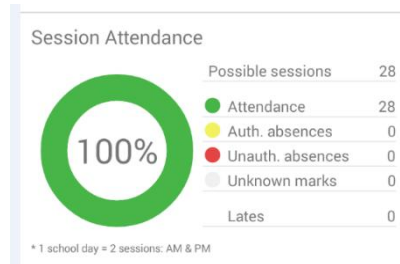

Attendance in Go4Schools

A student's current attendance and the number of late marks can be viewed here.

Timetable

A student's timetable can be viewed to help with organisation.

Timetable

Now

09:00	Physics	Mr M Jones
10:00	11A1/Ph	Room: SC4

Next up

10:00	Biology	Ms K Todman
11:00	11O3/Bi1	Room: SC6

Homework

A student's homework can be viewed, including the details of the task set, the due date and new tasks set that day.

Homework			
New tasks today	0		
Due			
Today	0	Within 7 days	1
Tomorrow	0	Extended	0

Homework			
ONGOING	EXTENDED	PENDING	HISTORY
Fri 04 Oct	☐	fred	English, 11A/En1 5 min.
Fri 11 Oct	☐	Fred 2	English, 11A/En1 5 min.
Tue 15 Oct	☐	Romeo and Juliet	English, 11A/En1 60 min.